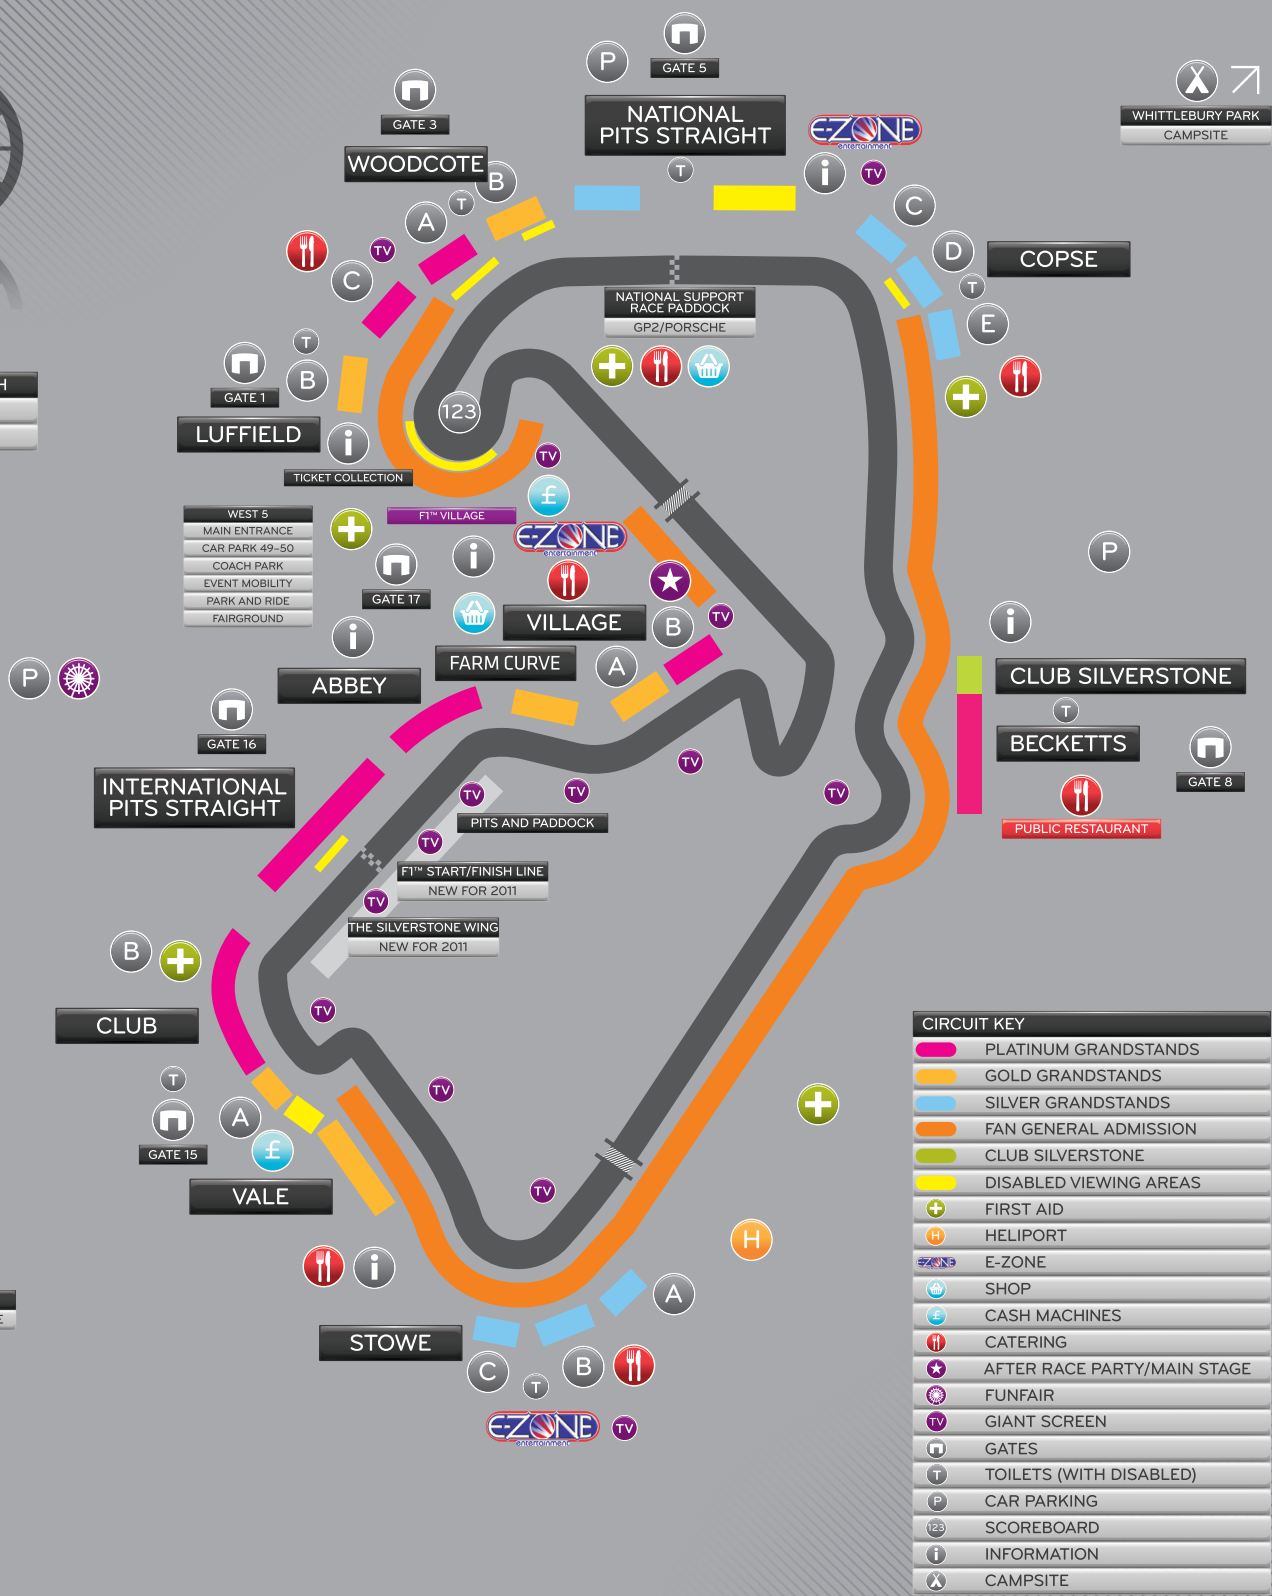

SILVERSTONE CIRCUIT MAP

NOT TO SCALE

GRANDSTAND OVERVIEW*

ABBHEY AND FARM NEW POSITIONS FOR 2011
*SUBJECT TO CHANGE

CIRCUIT LENGTH
5.890 KM
3.660 MILES

CIRCUIT KEY	
	PLATINUM GRANDSTANDS
	GOLD GRANDSTANDS
	SILVER GRANDSTANDS
	FAN GENERAL ADMISSION
	CLUB SILVERSTONE
	DISABLED VIEWING AREAS
	FIRST AID
	HELIPORT
	E-ZONE
	SHOP
	CASH MACHINES
	CATERING
	AFTER RACE PARTY/MAIN STAGE
	FUNFAIR
	GIANT SCREEN
	GATES
	TOILETS (WITH DISABLED)
	CAR PARKING
	SCOREBOARD
	INFORMATION
	CAMPSITE

SILVERSTONE
WOODLANDS CAMPSITE

WHITTLEBURY PARK
CAMPSITE